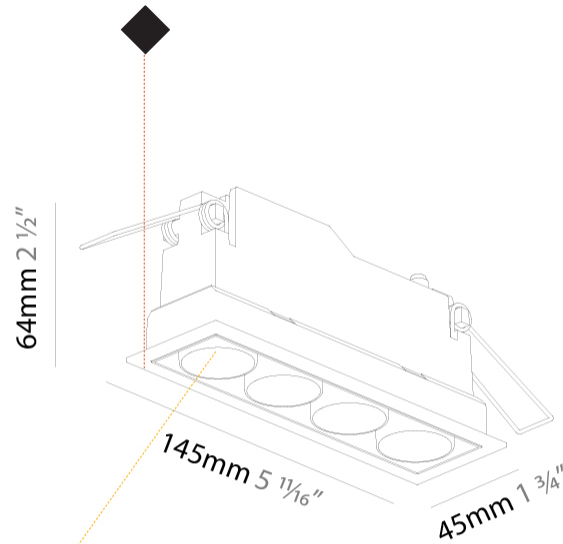

PHYSICAL

Shape: Rectangle
Length (mm): 145
Length (in): 5 11/16
Width (mm): 45
Width (in): 1 3/4
Height (mm): 64
Height (in): 2 1/2
Ceiling Thickness (mm): 10 / 12.5 / 15 / 25 / 30
Ceiling Thickness (in): 3/8 or 1/2 or 9/16 or 1 or 1 3/16
Min. Recessing Depth (mm): 100
Min. Recessing Depth (in): 3 15/16
Light Distribution: Downlight
Weight (kg): 0.265
Weight (lbs): 0.58
Fixture Finish: SSR / BKV / CWI / CRY / HAB / UFT / ITA / RUA / FTG / MYG / LOD / PUS / FRO / FUP / KIA / POP / BLS / SPG / MEY / GOH / GUM / CHC / COM / ABZ / JAG / OBR / MOS / ROR
Holder Finish: WHI / BLK
Fixture Material: Aluminum Die Cast
Cut-out Measurements: 138mm / 5 7/16" x 38mm / 1 1/2"

ELECTRICAL

Lamp Type: LED (Zhaga Standard)
Input Wattage (W): 14.3
Total Output Wattage (W): 13.3
Dimming: Tri-Mode (Non-Dimming and Phase Dimming (120Vac only) and 0-10V Dimming)
Driver Included: No
Driver Location: Remote
Driver Type: Constant Current - Universal
Driver Class: Class 2
Input Voltage (V): 120 - 277
Constant Current (MA): 1050
Upon Request: Lutron

LED

Number of LEDs: 4
Color Temperature (°K): 2700 / 3000 / 3500 / 4000
Max. Delivered Lumen (lm): Max 781 / 843 / 860 / 878
Nominal Lumen (lm): 880 / 954 / 970 / 990
CRI: >90 CRI
Lamp Life (hrs): 50000

OPTICAL

Reflector: 8 / 14 / 34

RATINGS AND CERTIFICATIONS

Certified By: CSA Certified to UL and CSA Standards
IP rating: IP20