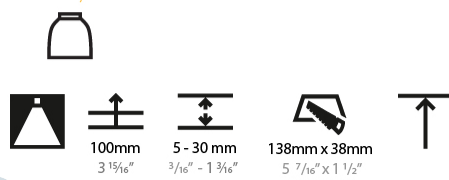

PHYSICAL

Shape: Rectangle
Length (mm): 145
Length (in): 5 11/16
Width (mm): 45
Width (in): 1 3/4
Height (mm): 64
Height (in): 2 1/2
Ceiling Thickness (mm): 10 / 12.5 / 15 / 25 / 30
Ceiling Thickness (in): 3/8 or 1/2 or 9/16 or 1 or 1 3/16
Min. Recessing Depth (mm): 100
Min. Recessing Depth (in): 3 15/16
Light Distribution: Downlight
Weight (kg): 0.265
Weight (lbs): 0.58
Fixture Finish: SSR / BKV / CWI / CRY / HAB / UFT / ITA / RUA / FTG / MYG / LOD / PUS / FRO / FUP / KIA / POP / BLS / SPG / MEY / GOH / GUM / CHC / COM / ABZ / JAG / OBR / MOS / ROR
Holder Finish: WHI / BLK
Fixture Material: Aluminum Die Cast
Cut-out Measurements: 138mm / 5 7/16" x 38mm / 1 1/2"

ELECTRICAL

Lamp Type: LED (Zhaga Standard)
Input Wattage (W): 14.3
Total Output Wattage (W): 13.3
Dimming: Tri-Mode (Non-Dimming and Phase Dimming (120Vac only) and 0-10V Dimming)
Driver Included: No
Driver Location: Remote
Driver Type: Constant Current - Universal
Driver Class: Class 2
Input Voltage (V): 120 - 277
Constant Current (MA): 1050
Upon Request: Lutron

LED

Number of LEDs: 4
Color Temperature (°K): 2700 / 3000 / 3500 / 4000
Max. Delivered Lumen (lm): Max 781 / 843 / 860 / 878
Nominal Lumen (lm): 880 / 954 / 970 / 990
CRI: >90 CRI
Lamp Life (hrs): 50000

OPTICAL

Reflector: 8 / 14 / 34

RATINGS AND CERTIFICATIONS

Certified By: CSA Certified to UL and CSA Standards
IP rating: IP20